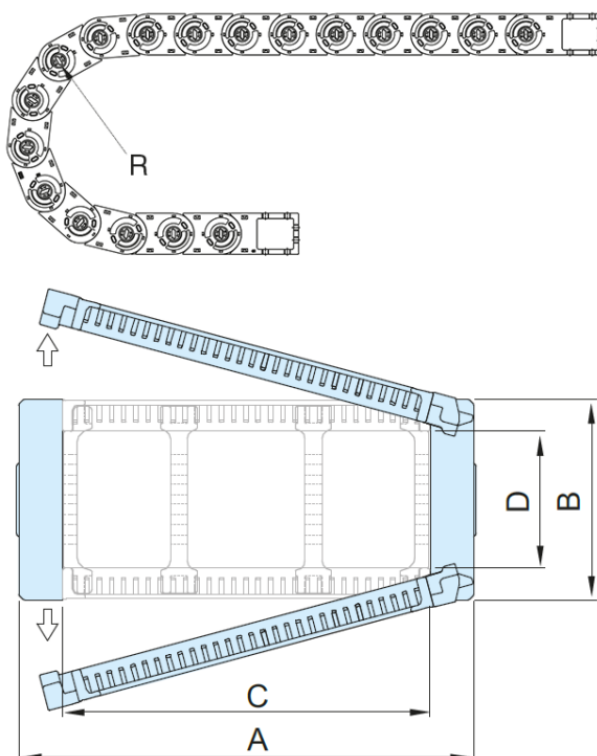

Article number: 18ST072N075R145

Description: ST Shift cable chain, ST072N.75 Radius 145 - Hoved nr. (1LK)
Type ST 072N.75.R145

Measures

A = 107

B = 66

C = 75

D = 45

I = 72

R = 145